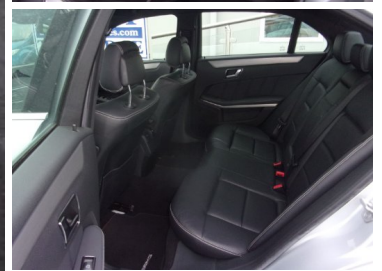

Regent Car Sales

"We will not be beaten on price, quality or after sales services"

2011(61) Mercedes-Benz E Class E350 CDI BlueEFF [2...

£10,995

Engine:	Diesel
Body:	Saloon
Gearbox:	Automatic
Capacity:	2987cc
Colour:	Silver
Mileage:	73,278
CO²:	168g/km
MPG:	45.6mpg
Top Speed:	155mph
BHP:	262bhp
Insurance Grp:	42E

Regent Car Sales

Priory Road
Tonbridge
Kent, TN9 2AQ

FULL MAIN DEALER SERVICE HISTORY	18" ALLOYS
METALLIC - IRIDIUM SILVER	ATTENTION ASSIST
BOOT RELEASE FROM DRIVERS SEAT	COMAND NAVIGATION SYSTEM WITH RADIO, 6GB HARD DRIVE AND MEDIA INTERFACE + ONLINE
DIRECT STEERING	18" AMG 5 SPOKE ALLOY WHEELS
FRONT AND REAR PARKING SENSORS	EXTERNAL TEMPERATURE GAUGE
SERVICE INDICATOR (ASSYST PLUS)	ON BOARD COMPUTER
AUXILIARY INPUT SOCKET IN GLOVEBOX	PARKTRONIC SYSTEM
BI-XENON HEADLIGHTS + CORNERING LIGHTS	80 LITRE FUEL TANK
BODY COLOUR DOOR HANDLES	DIESEL PARTICULATE FILTER
CHROME WINDOW HIGHLIGHTS	ACTIVE LIGHT SYSTEM
ELEC HEATED + ADJUST DOOR MIRRORS	AMG BODYSTYLING
	BLACK RADIATOR GRILLE
	BODY COLOUR BUMPERS
	CHROME TRIM ON SIDE PROTECTION STRIPS
	DOOR MIRROR INTEGRATED INDICATORS
	ELECTRIC FRONT/REAR WINDOWS WITH ONE TOUCH/AUTO UP/DOWN
	HEATED WINDSCREEN WASH

Call:01732 366388 | www.regentcarsales.com