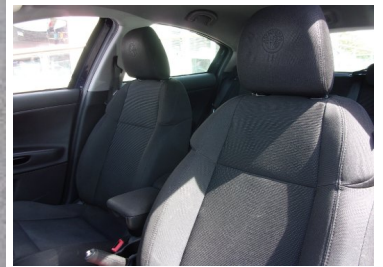

Regent Car Sales

"We will not be beaten on price, quality or after sales services"

2013(13) Alfa Romeo Giulietta 1.4 TB MultiAir Luss...

SOLD

Engine: Petrol
Body: Hatchback
Gearbox: Manual
Capacity: 1368cc
Colour: Blue
Mileage: 48,723
CO²: 134g/km
MPG: 48.7mpg
Top Speed: 135mph
BHP: 168bhp
Insurance Grp: 23E

Regent Car Sales
Priory Road
Tonbridge
Kent, TN9 2AQ

SERVICE HISTORY	16" ALLOYS
CRUISE CONTROL	POWER STEERING
REAR PARKING SENSOR	REMOTE BOOT RELEASE
TRIP COMPUTER	RADIO/CD + MP3
BODY COLOURED BUMPERS	ELECTRIC FRONT WINDOWS
ELECTRIC REAR WINDOWS	ELECTRICALLY ADJUSTABLE AND HEATED DOOR MIRRORS
FOG LIGHTS	LED DAYTIME RUNNING LIGHTS
REAR SPOILER	REAR WIPER
60/40 SPLIT FOLDING REAR SEAT	DRIVER'S SEAT HEIGHT ADJUSTMENT
DUAL ZONE CLIMATE CONTROL	FRONT CENTRE ARMREST WITH STORAGE COMPARTMENT
HEAD RESTRAINTS	FRONT SEAT BACK STORAGE POCKETS
HEIGHT ADJUSTABLE PASSENGER SEAT	ISOFIX CHILD SEAT PREPARATION
RAKE/REACH ADJUSTABLE STEERING WHEEL	CHROME PACK - GIULIETTA
3X3 POINT REAR SEATBELTS	VISIBILITY PACK - GIULIETTA
PASSENGER AIRBAG DEACTIVATE SWITCH	DRIVER/FRONT PASSENGER AIRBAG
REMOTE CENTRAL LOCKING	SIDE AND WINDOW AIRBAGS
SPORTS DIALS WITH WHITE	ALARM/IMMOBILISER
	MAGNESIUM GREY DASH TRIM
	STEEL SPACE SAVER SPARE

Call:01732 366388 | www.regentcarsales.com