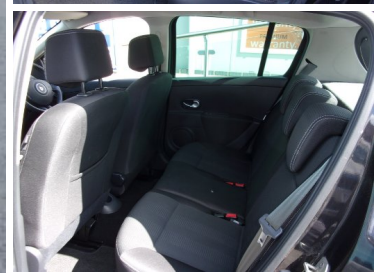

Regent Car Sales

"We will not be beaten on price, quality or after sales services"

2010(10) Renault Clio 1.2 TCE 20th Anniversary 5dr

SOLD

Engine: Petrol
Body: Hatchback
Gearbox: Manual
Capacity: 1149cc
Colour: Black
Mileage: 48,266
CO²: 129g/km
MPG: 51.4mpg
Top Speed: 114mph
BHP: 99bhp
Insurance Grp: 13E