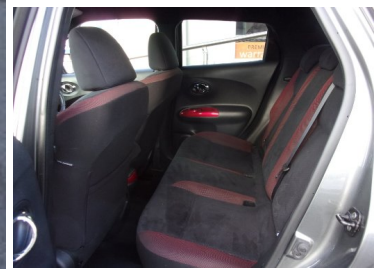

Regent Car Sales

"We will not be beaten on price, quality or after sales services"

2015(65) Nissan Juke 1.5 dCi Acenta Premium 5dr

SOLD

Engine: Diesel
Body: Hatchback
Gearbox: Manual
Capacity: 1461cc
Colour: Grey
Mileage: 36,011
CO²: 104g/km
MPG: 70.6mpg
Top Speed: 109mph
BHP: 109bhp
Insurance Grp: 12E

Regent Car Sales
 Priory Road
 Tonbridge
 Kent, TN9 2AQ

FULL SERVICE HISTORY	17" ALLOYS
PREMIUM CLOTH - GREY	EXTERIOR PACK - RED - JUKE
METALLIC - GUN METAL	BLUETOOTH SYSTEM
COLOUR REAR VIEW CAMERA	CRUISE CONTROL + SPEED LIMITER
ELECTRIC SPEED SENSITIVE POWER STEERING	NISSAN CONNECT SAT NAV SYSTEM
SERVICE INTERVAL INDICATOR	TRIP COMPUTER
6 SPEAKERS	AUX INPUT
DAB DIGITAL RADIO	STEERING WHEEL MOUNTED AUDIO CONTROLS
STEREO RADIO/CD PLAYER AND MP3 FACILITY	USB PORT
BODY COLOUR BUMPERS	2 SPEED WIPERS+VARIABLE INTERMITTENT WIPE
ELECTRIC DOOR MIRRORS	BODY COLOUR DOOR HANDLES
FRONT FOG LAMPS	ELECTRIC FRONT/REAR WINDOWS
PRIVACY GLASS	LED DAYTIME RUNNING LIGHTS
12V SOCKET	REAR WIPER
CLIMATE CONTROL	60/40 SPLIT FOLDING REAR SEAT
CENTRE ARMREST	CLOTH UPHOLSTERY
FRONT DOOR POCKETS WITH BOTTLE HOLDERS	FRONT CUPHOLDERS X 2
	HEAD RESTRAINTS
	FRONT SEAT BELT PRE-